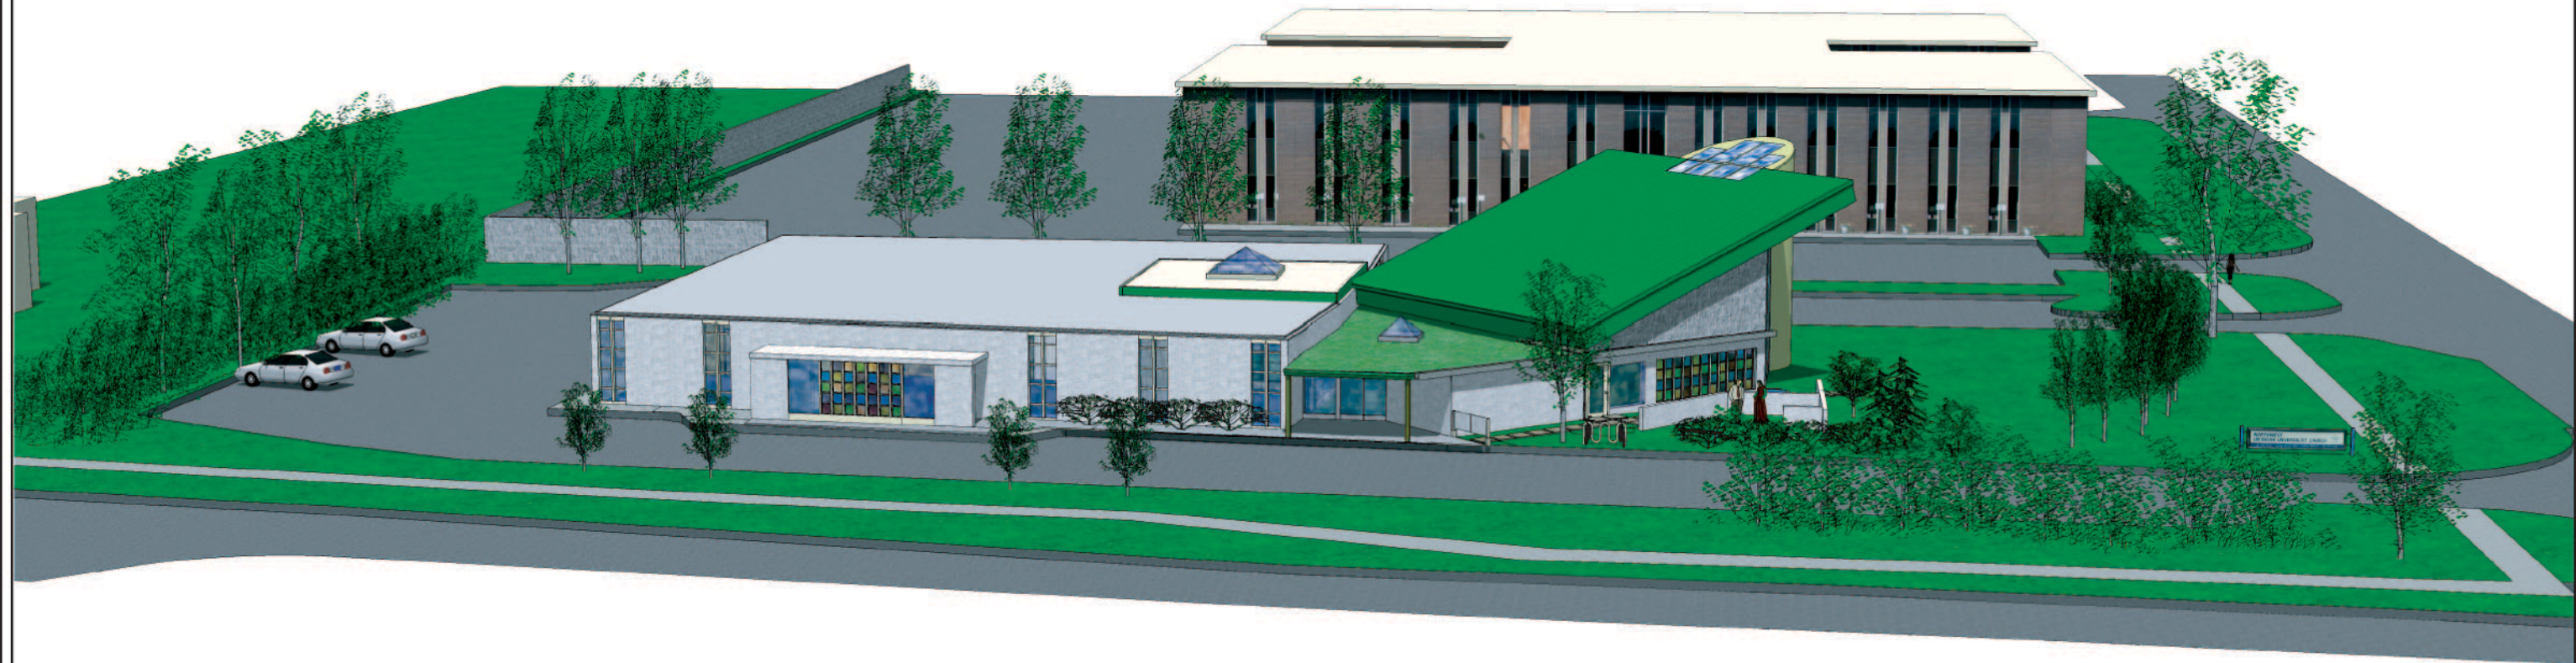

# Northwest Unitarian Universalist Church Sanctuary Addition

23925 Northwestern Highway - Southfield, MI

View from Northwestern Service Drive

Sunstructures Architects

201 East Liberty, Ann Arbor, MI 48104 (734)994-5650